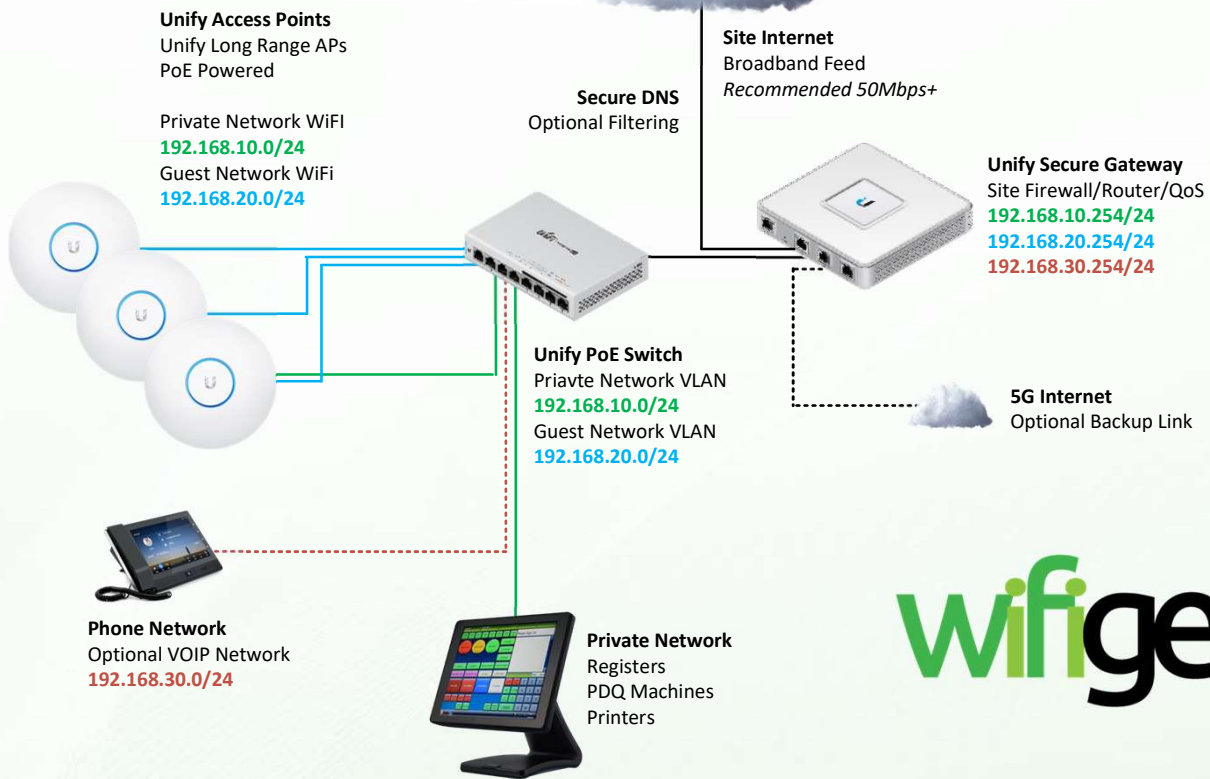

captiveportal

unifyportal

wifigenie